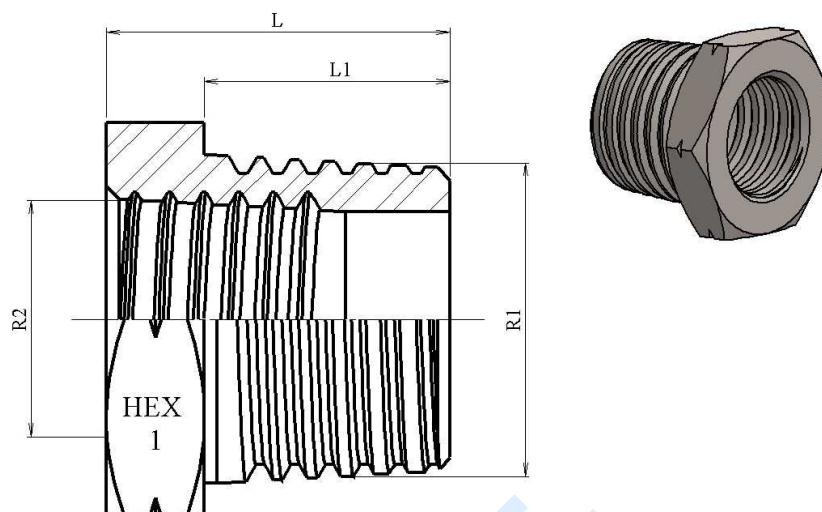

Adaptadores NPT

Uniones rectas macho-hembra

Reductor macho - hembra fija NPT

Artículo	R1	R2	L	L1	HEX 1
ZN11500602	3/8" NPT	1/8" NPT	21	14	19
ZN11500604	3/8" NPT	1/4" NPT	21	14	22
ZN11500804	1/2" NPT	1/4" NPT	27,5	18,5	22
ZN11500806	1/2" NPT	3/8" NPT	26	18,5	22
ZN11501204	3/4" NPT	1/4" NPT	28	20	32
ZN11501206	3/4" NPT	3/8" NPT	28	20	32
ZN11501208	3/4" NPT	1/2" NPT	30	20	27
ZN11501606	1" NPT	3/8" NPT	34	24	36
ZN11501608	1" NPT	1/2" NPT	34	24	36
ZN11501612	1" NPT	3/4" NPT	34	24	36
ZN11502016	1" 1/4 NPT	1" NPT	36	26	46
ZN11502416	1" 1/2 NPT	1" NPT	38	27	50
ZN11502420	1" 1/2 NPT	1" 1/4 NPT	38	27	50